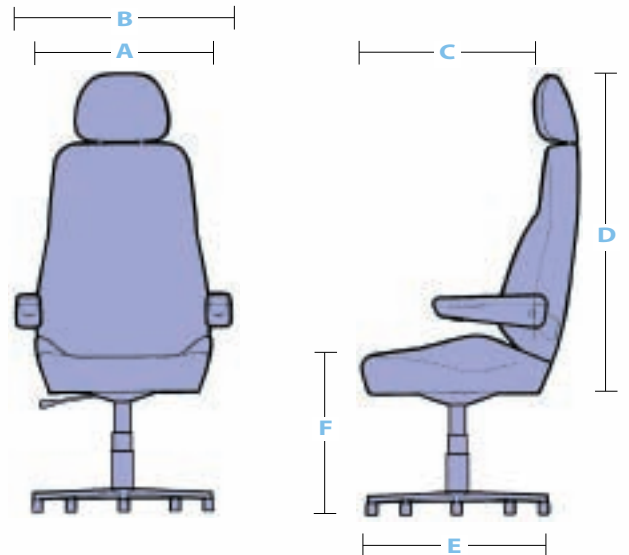

KAB Office Chairs are available in varying sizes to suit all types of people