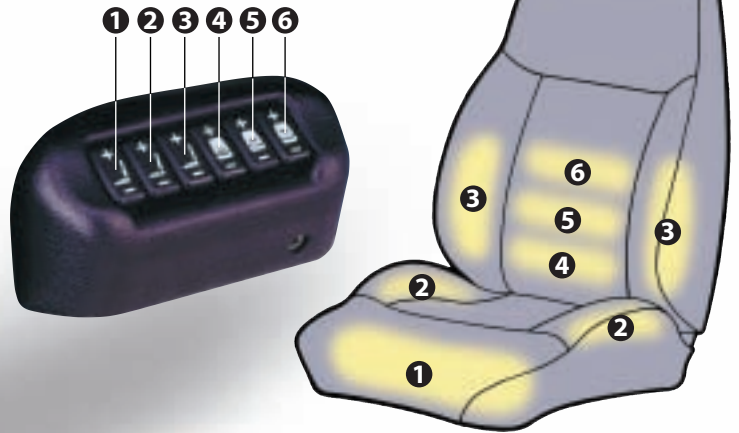

ACS Executive

Ideal for company executives, the AIR Comfort System Executive offers multiple air bolsters to mould to your body for ultimate comfort. Powered by a 12v rechargeable battery.

KAB Air Comfort System (ACS)

Simply press a button and the electrical pump will feed air to support the area of your preference.

KAB Office Chairs are available in varying sizes to suit all types of people

England - KAB Seating Ltd

Tel: +44 (0) 1604 790500
E-mail: marketing@kabseating.com
www.kabseating.com

Australia - KAB Seating Pty. Ltd

Tel: +61 (0) 7 3275 7500
E-mail: enquiries@kabseating.com.au

Belgium - KAB Seating SA

Tel: +32 (0) 64 27 34 70
E-mail: info@kabseating.be

France - KAB Seating

Tel: +33 (0) 1 40 92 97 40
E-mail: info@kabseating.fr

North America - KAB Seating

Tel: +1 800 354 9621
E-mail: kabseating@nationalseating.com

Sweden - KAB Seating AB

Tel: +46 (0) 8 550 343 30
E-mail: office@kabseating.se

Distributor:

Thomas Scott (Seating)

79 Eastmuir Street, Annick Industrial Estate, Glasgow, U.K. G32 0HS
Tel:- +44-(0)141-763-2120 Fax:- +44-(0)141-763-2144
E-Mail:- info@drivers-seats.com Web:- www.drivers-seats.com

	A	B	C	D	E	F		
	Width without armrest	Width including armrest	Seat cushion length	Seat upper height	5 star base	Seat height with different gas lifts		
						Low	Medium (Standard)	High
Conference	510	635	450	600	-	-	460	-
Operator	510	635	450	650	680	450-520	470-570	540-670
Navigator	510	635	440	640-750	680	450-520	470-570	540-670
Manager	510	580	450	830	680	450-520	470-570	540-670
Director	530	640	490	940	680	460-530	480-580	550-680
Controller	530	660	490	940	680	460-530	480-580	550-680
Executive	560	660	490	940	680	460-530	480-580	550-680
ACS Executive	550	660	490	940	700	440-510	460-560	680-940

KAB//Seating